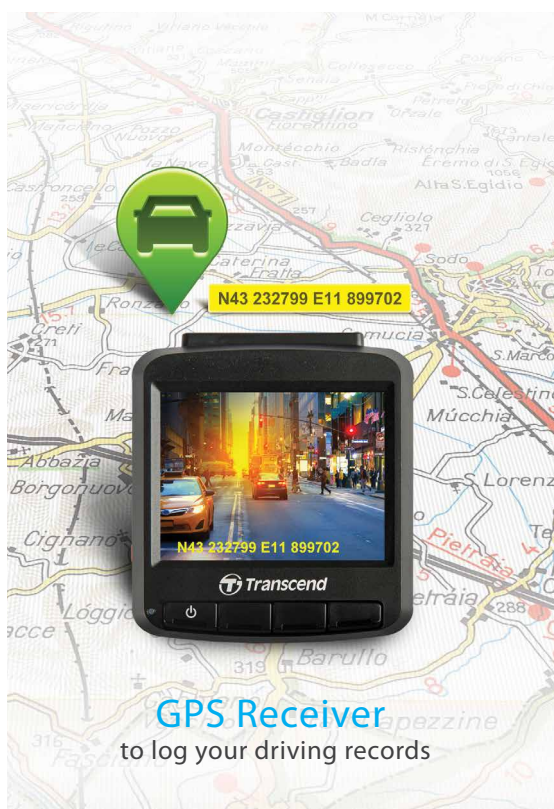

**1080P
FULL HD
Recording**

Drive Safely with DrivePro 220

Car Video Recorder | DrivePro™ 220

Day or night, Transcend's DrivePro 220 Car Video Recorder is your most trustworthy eyewitness on the road. The recorder's built-in battery, emergency recording, F1.8 aperture lens, snapshot feature and bright 2.4" color LCD screen all ensure excellent user-experience. In addition, with useful features including GPS receiver, Lane Departure Warning System, Forward Collision Warning System, Speed Alarm and Parking Mode, the DrivePro 220 offers the optimum driving safety.

GPS Receiver
to log your driving records

Forward Collision Warning System (FCWS)
to keep a safe distance

Parking Mode to safeguard your vehicle when you're not there

- Lane Departure Warning System (LDWS) to prevent potential incidents
- Speed alarm to remind you of the speed limit
- Built-in battery to ensure uninterrupted recording
- F1.8 aperture and 130° viewing angle for clear and smooth 1080P recordings
- Bright 2.4-inch color LCD screen for live view and video playback
- Wi-Fi connectivity and exclusive DrivePro App

DrivePro™ 220 Ordering Information

TS16GDP220M Suction Mount
TS16GDP220A Adhesive Mount

FREE MLC

Includes 16GB microSDHC Class 10 memory card

Dimensions	70.2mm(L) x 63.1mm(W) x 34.5mm(H)
Weight	90g
Display Type and Size	2.4" color LCD
Power Supply	Car Adapter Input DC12V~24V Output DC 5V $\bar{\text{=}}$ 1A
Video Formats	H.264 (MP4: up to 1920x1080 30fps)
Operating Temperature	-20°C (-4°F) to 65°C (149°F)
Storage Temperature	-25°C (-13°F) to 70°C (158°F)
Certificates	CE, FCC, BSMI, RCM, KC
Warranty	Two-year Limited